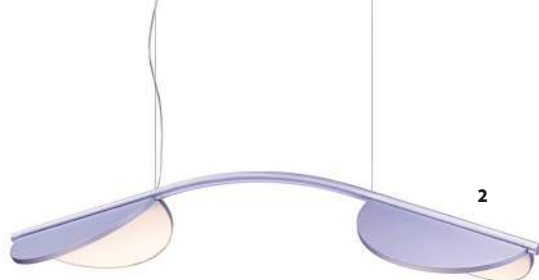

1

2

3

9

4

5

8

7

6

COLOR

LAVENDER HAZE

Ease into spring with surreal shades of dusky purples.

BY MARNI ELYSE KATZ

- 1** "Soft Horizons" mural wallcovering by Boone Speed, from \$10 per square foot, Flavor Paper. **2** Flos "Almendra Arch" suspension lamp by Patricia Urquiola, \$3,850, Casa Design Group. **3** Baxter "Jorgen" chair in Kashmir leather, \$4,650, Studio Verticale. **4** Staub "La Cocotte" 7-quart cast-iron Dutch oven, \$420, Williams Sonoma. **5** HAY "Quilton" modular sofa by Doshi Levien, from \$6,095, DWR. **6** Muzaluci "Animals Amarelo" velvet pillow, \$120, Thieves Next Door. **7** Matouk "Pezzo" cotton throw, \$88, Interiology Design Co. **8** Victoria + Albert "Cheshire" bathtub, from \$4,448, Splash. **9** Skeem match cloche, \$36, Greentail Table.